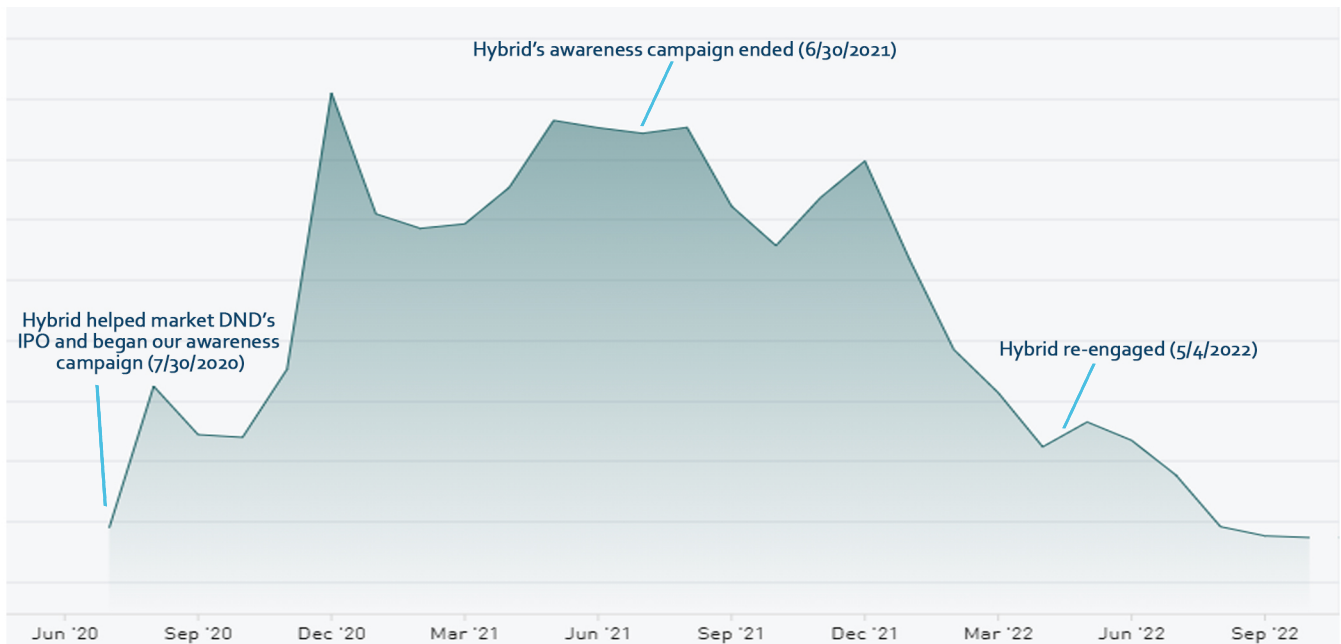

# Key Highlights

STOCK PRICE INCREASED BY 221% DURING FIRST CONTRACT

90 DAY STOCK VOLUME INCREASED BY 38% DURING HYBRID RELATIONSHIP

27 INVESTMENT FIRMS ENGAGED WITH THE DYE & DURHAM STORY

47K+ ACTIVITIES COMPLETED ON BEHALF OF DYE & DURHAM

# Stock Performance

**19K+**

TOTAL CALLS

Hybrid made over 19K+ calls to North American Investment Professionals under the Dye & Durham brand.

**28K+**

EMAILS SENT

Hybrid distributed over 28K+ emails to North American Investment Professionals with tailored and timely messaging.