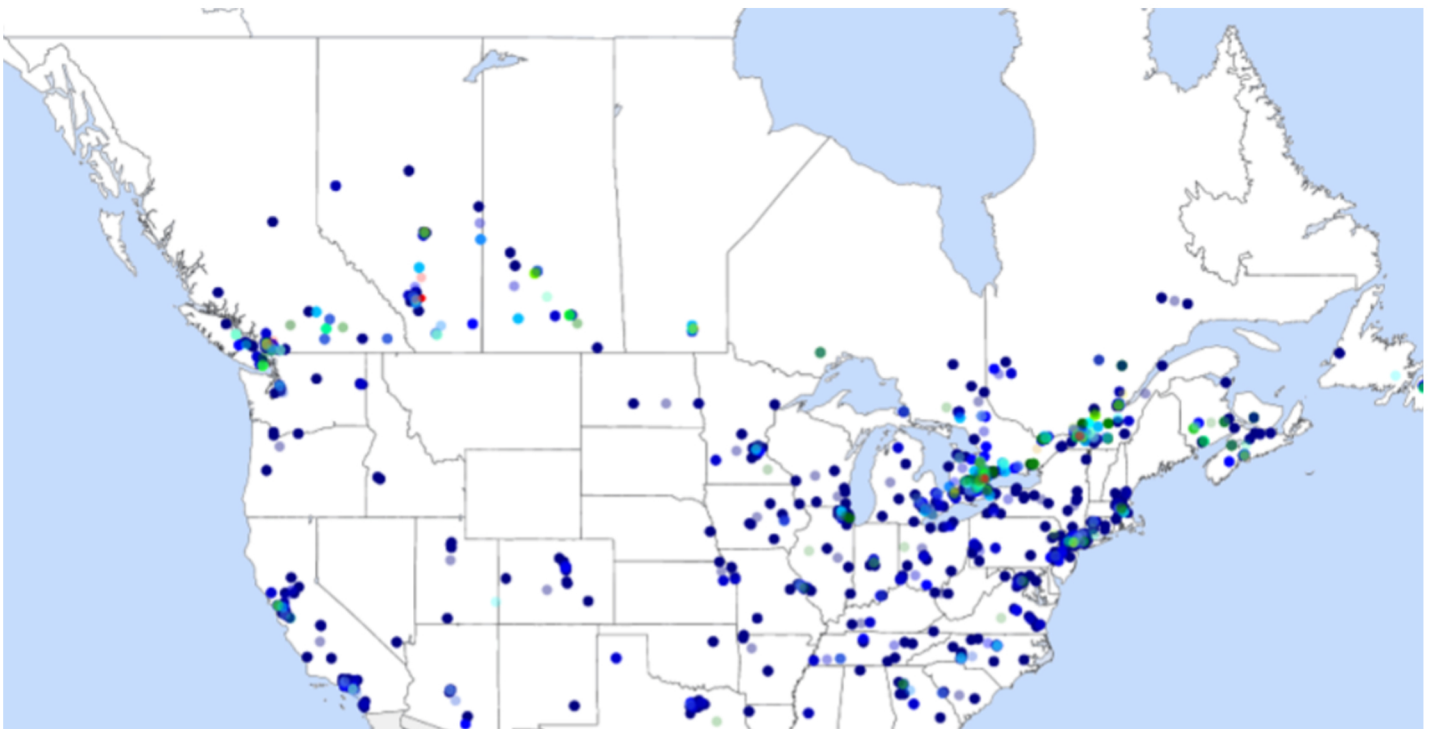

North American Engagement Heat Map